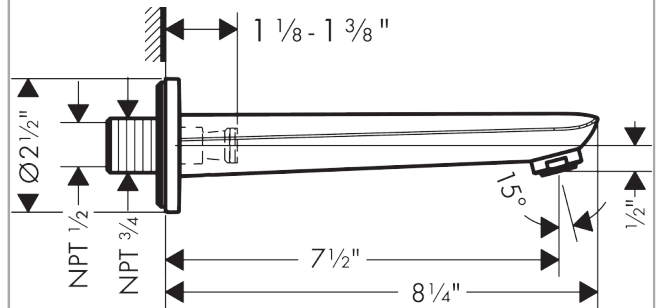

Focus N

Tub Spout

Finishes : **brushed nickel** Part no. : **71320821**

Description

Features

- Solid brass

Item details

List Price \$ 129.00

Compliance

Product image

Scale drawing

Focus N

Tub Spout

Finishes : **brushed nickel**

Part no. : **71320821**

Exploded drawing

Year of production: >06/18

Focus N

Tub Spout

Finishes : **brushed nickel** Part no. : **71320821**

Spare parts list

Year of production: >06/18

Pos.	Description	Part no.	Price	PU
1	O-ring 13x2	98128000	-	1
2	aerator M24x1 (30 l/min)	96512820	-	1